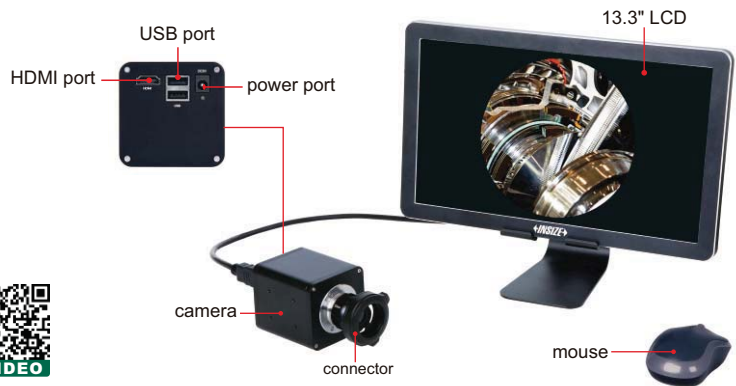

CAMERA (WITH DISPLAY) CODE ISV-2CAM

TAKE PICTURES
AND VIDEOS

AUTO FOCUS

- For rigid borescopes
- 1080P high-definition image
- Auto-focus camera
- Take pictures and videos, saved to USB flash disk
- Automatic white balance and exposure
- Brightness, contrast ratio, gain are adjustable

SPECIFICATION

Sensor	1/2.8" CMOS
Pixel	2M
Resolution	1920×1080
Frame rate	60fps
Output	HDMI
Power supply	power adapter
Dimension (L×W×H)	350×100×430mm
Weight	2kg

STANDARD DELIVERY

Camera	1 pc
Connector	1 pc
13.3" LCD	1 pc
16G USB flash disk	1 pc
Mouse	1 pc
HDMI cable	1 pc
Power adapter	2 pcs

16G USB flash disk
(included)